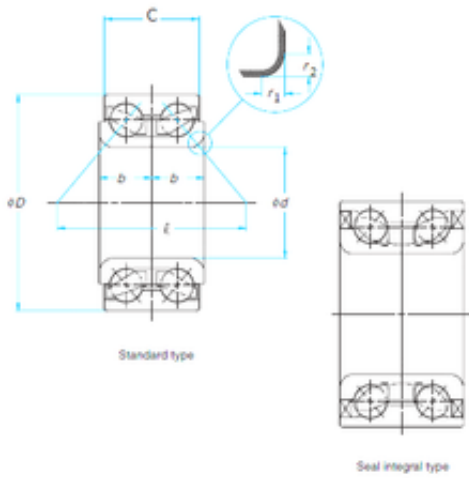

### Timken 511036 Rr Wheel Bearing

Bearing No. 511036

Size	49x84x42 mm
Bore Diameter	49 mm
Outer Diameter	84 mm
Width	42 mm
d	49 mm
D	84 mm
B	42 mm
C	40 mm

511036 Bearing 2D drawings and 3D CAD models